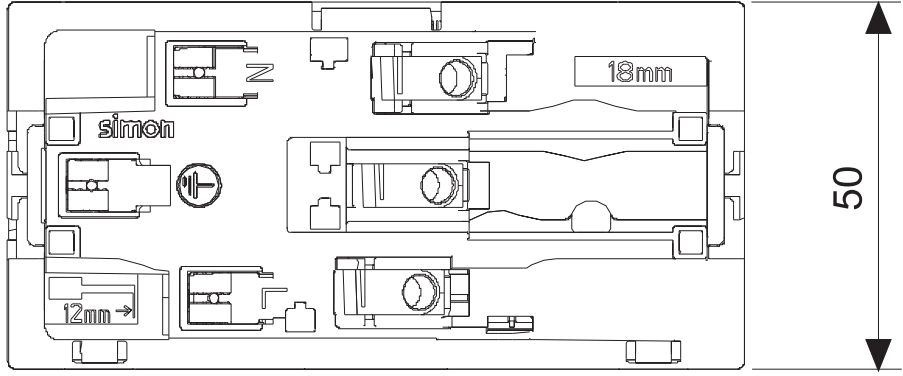

## BASIC INFORMATION

Series	Simon 500 Cima
Version	Double
Intensity	16 AX
Voltage	250 V~
Number of sockets	2
Number of modules	2
Finish	Red
Format	Schuko
Monoblock	No
Available in	German and French format
Type of terminal connection	1 click connection (1 click®)
Number of terminals	3 inputs and 3 outputs
Number of connections per terminal	1 terminal connection for click terminal connection system and 2 terminal connections for screw terminal connection system
Type of mechanism	Insertion
Indicator function	Sí
Linkable	Yes, using accessory 50000996-039
KIT availability	Sí
Compatibility	Simon 500 Cima enclosures
Packaging contents	Double socket outlet with cover, LED status indicator and installation manual

## Technical information

Dimensions	100 x 50 mm
Depth	46 mm
Cable section admitted	From 1.5 to 2.5 mm
Cable stripping necessary	Not necessary
LED consumption indicator	0.55 mA
Heat resistance	+125 °C (in accordance with standard IEC 60695-10-2)
Extinguishing	+850 °C / 30 seconds (GWFI in accordance with standard IEC 60695-10-2)
Insulation resistance	>5MOhms at 500V
Dielectric strength	No holes or contours, with 2000V at 50 Hz for 1 minute
IP rating	20
RAL	3002
Manufacturing material	Metal components with self-extinguishing, halogen-free thermoplastic insulation that guarantees no flame propagation in case of fire and low toxicity in case of smoke emission.
Type of product	Standard
Market available	CE

## Installation and maintenance

Installation type	Suitable for surface and flush mounting
Installation direction	Vertical and horizontal
Installable in flush mount junction box	Specific Simon 500 Cima

Removal of the socket	Only with tool
Removal of cover	Only with tool
Temperature range during installation	-25 to 60 °C
Max. temp. during construction work	+60 °C
Maintenance	Clean with a soft, dry cloth. Do not use abrasive cloths or cleaning products that contain chlorine.