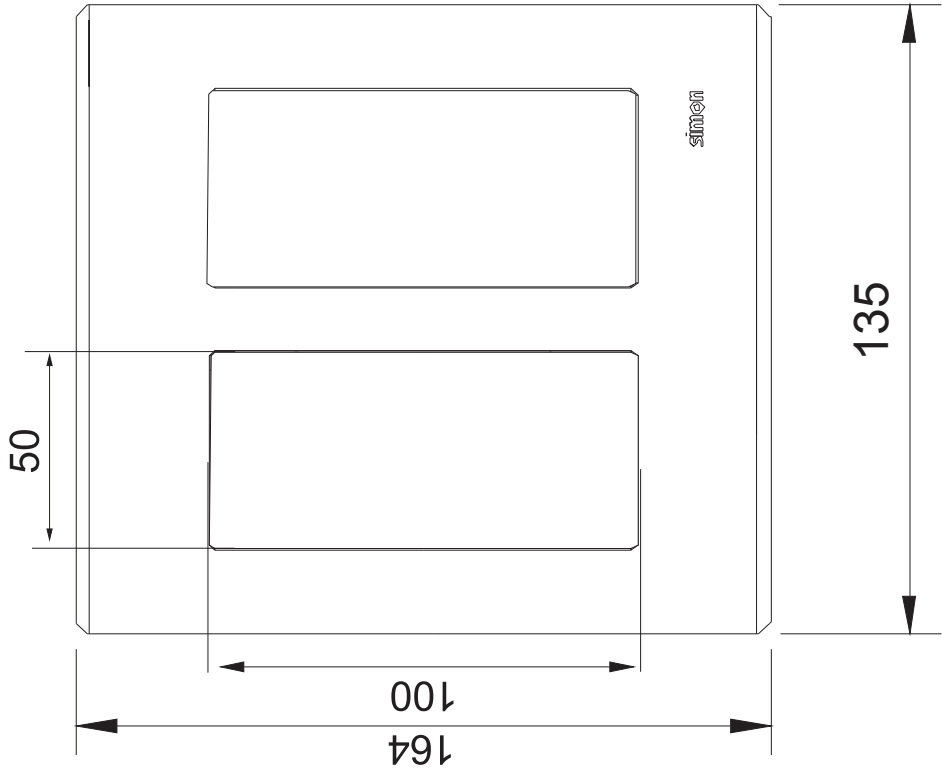

Flush-mount wall frame and frame holders for 2 double elements white Simon 500 Cima

Ref.: **51010102-030**

BASIC INFORMATION

Series	Simon 500 Cima
Version	2 double elements
Number of modules	4
Finish	White
Available in	1, 2, 3, 4 and 6 double elements
KIT availability	Sí
Compatibility	Simon 500 Cima and Simon 27 Play/Simon K45 mechanisms (using specific adaptors), combinable with the Simon Trunking range
Packaging contents	Flush-mount wall frame, frame holders, metal partition wall, ground connection cable and installation manual
Remarks	Alternatively, you can screw the frame holders into the box if additional fastening is required.

Technical information

Dimensions	157 x 164 mm
Depth	21 mm
Heat resistance	+125 °C (in accordance with standard IEC 60695-10-2)
Extinguishing	+850 °C / 30 seconds (GWFI in accordance with standard IEC 60695-2-11)
Insulation resistance	>5MOhms at 500V
Dielectric strength	No holes or contours, with 2000V at 50 Hz for 1 minute
Electromagnetic immunity for VDM wiring	Secured by installing the metal partition wall in the housing fitted into the box for this purpose.
IP rating	4X
IK Classification	7
RAL	9003
Manufacturing material	Halogen-free thermoplastic that guarantees no flame propagation in case of fire and low toxicity in case of smoke emission.
Type of product	Standard
Market available	CE

Removal of components	Only with tool
Recess dimension	141 x 135 mm
Distance between flush mount boxes for optimum alignment	22 mm
Temperature range during installation	-5 to 60 °C
Max. temp. during construction work	+90 °C
Maintenance	Clean with a soft, dry cloth. Do not use abrasive cloths or cleaning products that contain chlorine.