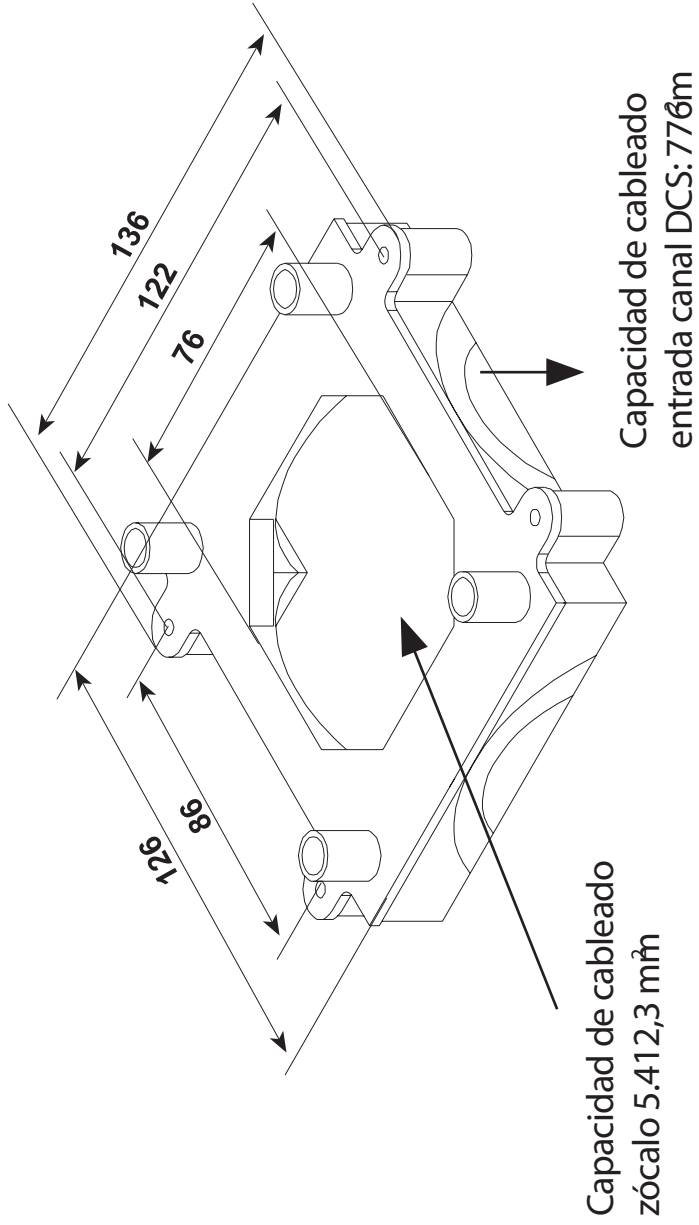

Zócalo con pretroquel preparado para canal de suelo DCS 85x18mm