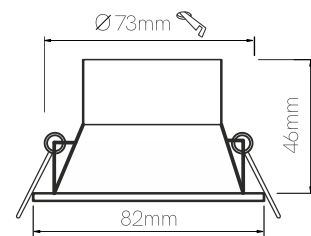

LUK

Luk rings

Technical Data

Recessed ring for GU10 bulb.

Light

Bulbholder GU10 included.

Finishes

White and Matt Black, Aluminium.