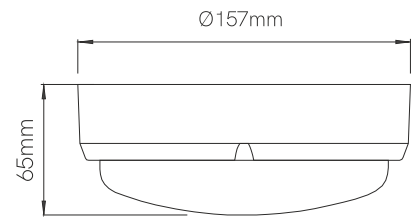

Selen

outdoor lighting

Technical Data

Outdoor cylindrical fixture.

Light

LED in 3.000K or 4.000K with IP65.

Finishes

White, Polycarbonate.

	Code	Color	Power	CCT	Lumens
Selen	4668	○ White	12 W	3.000 K	1.200 Lm
	4667	○ White	12 W	4.000 K	1.250 Lm