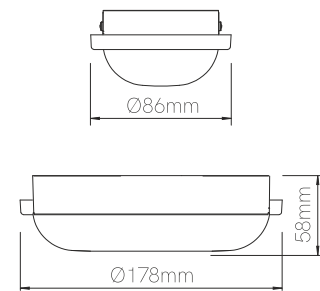

Zibor

outdoor lighting

Technical Data

Outdoor rectangular fixture.

Light

LED in 3.000K or 4.000K with IP65.

Finishes

White. Poltcarbonate.

	Code	Color	Power	CCT	Lumens
Zibor	4670	○ White	12 W	3.000 K	1.200 Lm
	4669	○ White	12 W	4.000 K	1.250 Lm